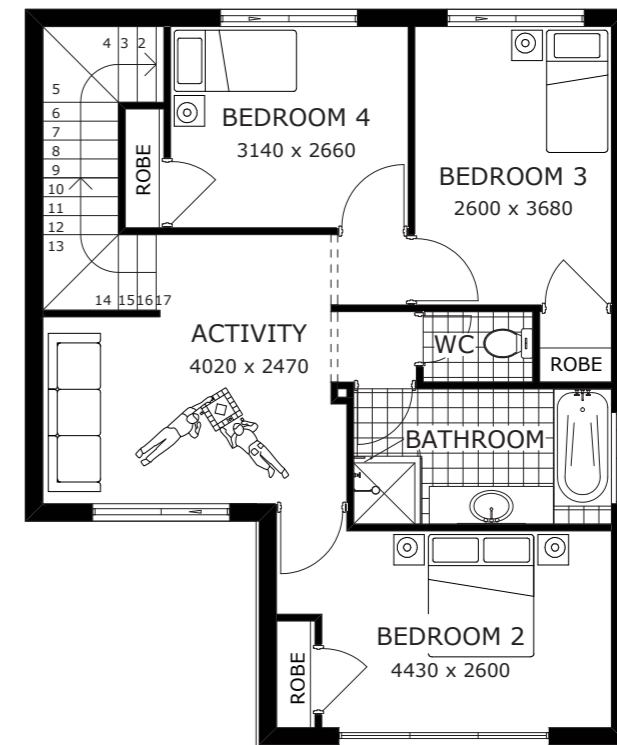

GROUND FLOOR

UPPER FLOOR

DAWSON
IN-VOGUE

MODEL: IV127-A