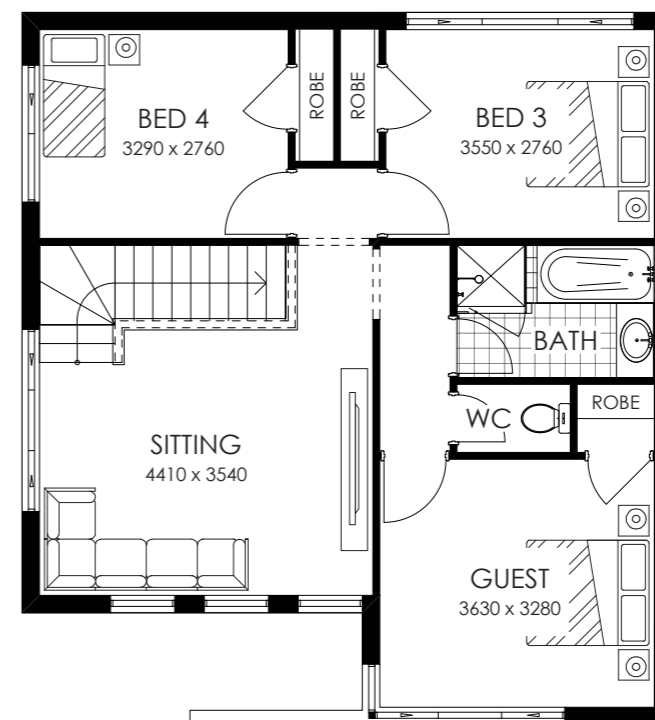

GROUND FLOOR PLAN

UPPER FLOOR PLAN

THIS PLAN IS AT 1:100 SCALE
ONLY IF PRINTED WITHOUT
'FIT TO PAGE' SELECTED

The Veuve
MODEL NUMBER 5862

ISSUE DATE: 3 March 2009