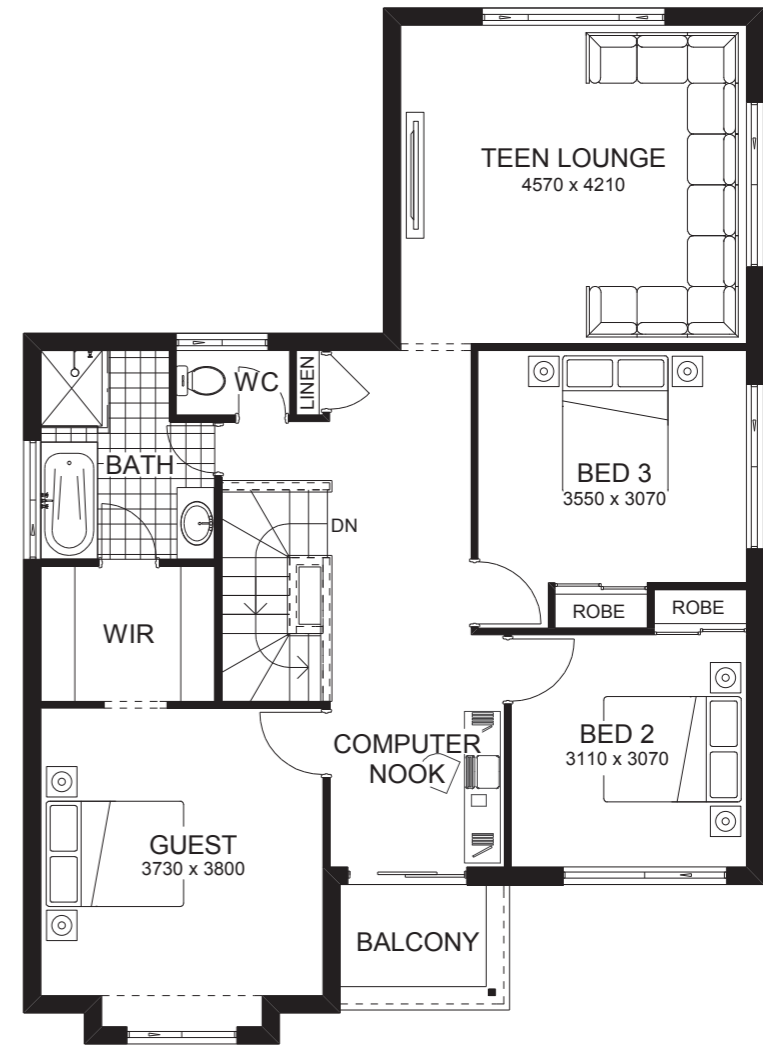

GROUND FLOOR

UPPER FLOOR

GENESIS LIFESTYLE 3
IN-VOGUE

MODEL: IV210